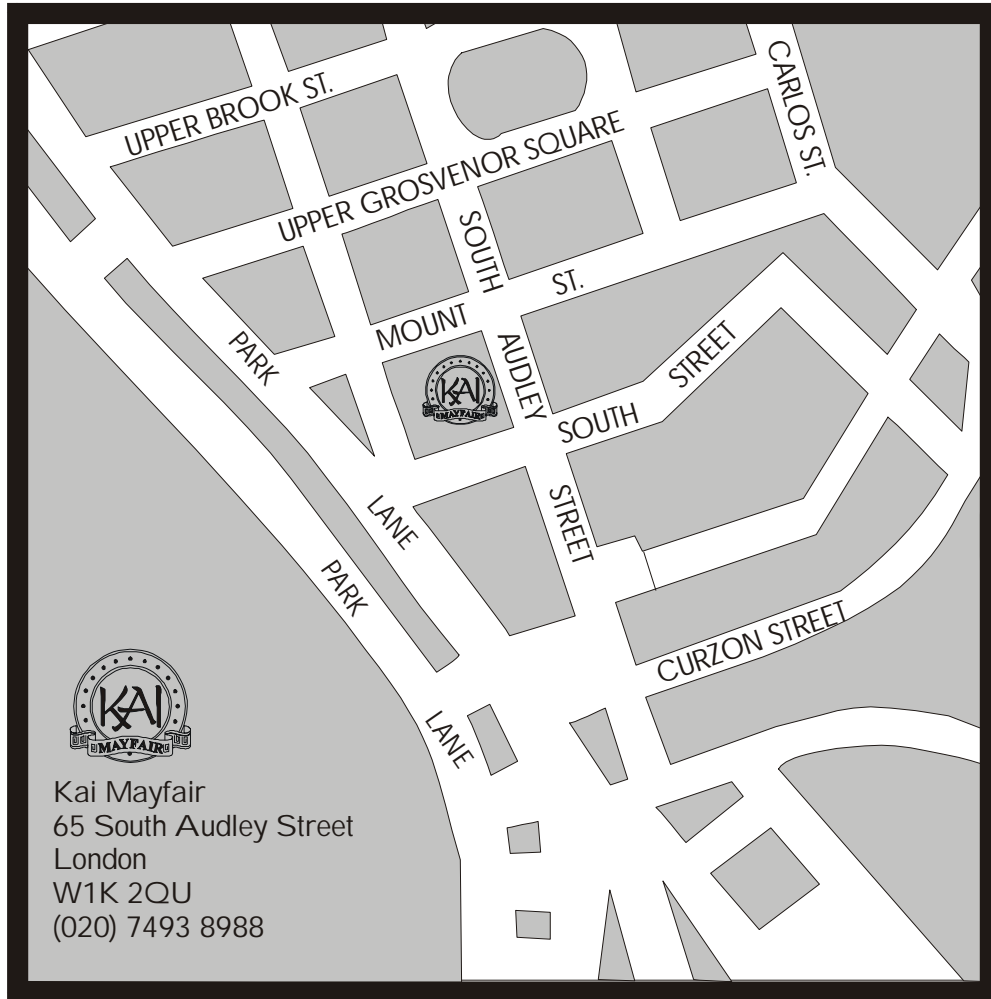

Kai Mayfair Location Map

DIRECTIONS TO THE RESTAURANT

ROAD

We are located at 65 South Audley Street in the W1 area in London.

1. From the Marble Arch roundabout , head down Park Lane towards the Hyde Park Corner (Duke of Wellington) roundabout.
2. Keep to the Left Lane
3. Immediately after the BMW, Mini and Porsche Cars showrooms, turn Left onto South Street
4. At the end of South Street, turn Left onto South Audley Street.
5. We will be on your left about 20 metres from the turning more or less opposite a church.

TUBE

1. From the Marble Arch Tube Station, head down Park Lane towards Hyde Park Corner.
2. Immediately after the BMW, Mini and Porsche Cars showrooms, turn Left onto South Street
3. At the end of South Street, turn Left onto South Audley Street.
4. We will be on your left about 20 metres from the turning more or less opposite a church.